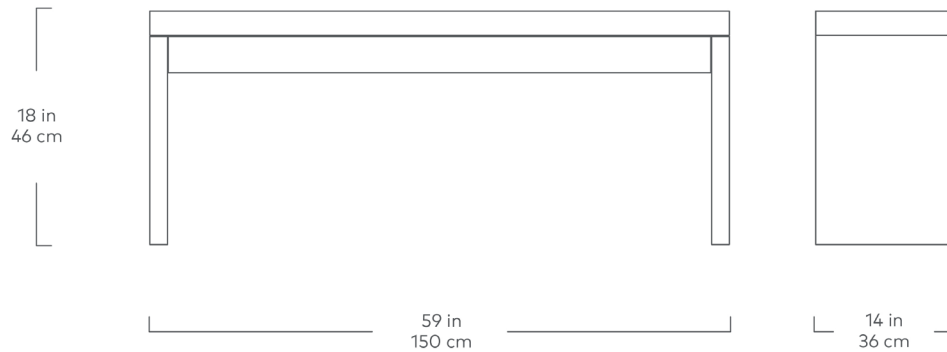

Plank Bench

- Constructed with engineered wood core for strength and stability, surface-faced in Walnut or White Wash Ash wood veneer.
- Water-based, clear coat finish.
- Bumpers on the bottom of legs to protect hardwood floors.
- Assembles easily with provided hardware.
- Matching Table sold separately.
- Wood is a natural material, with variations in grain pattern and colour that make each design unique.

Gus*